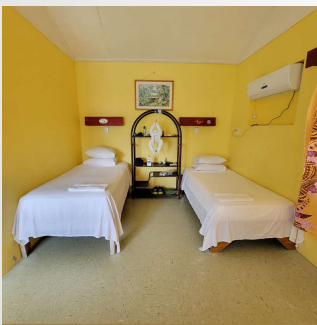

The Villages Hotel

- **Location:** Tabwakea Village near the Kiribati Uniting Church at the lagoon site
- **Distance:** 20-25 mins drive Meeting Venue
- **Rooms-** 18
- **Beds-** 36 twin beds
- **Restaurant/bars-** Upon request
- **Contact person:** email- tekonababwenna2022@gmail.com

4