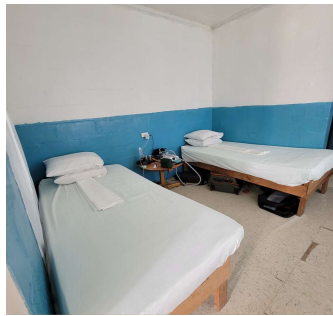

Sunset Lodge

- **Location:** Town (Ronton)
- **Distance:** 5 mins to meeting venue
- **Restaurant&bar** -upon request
- **Room:** 8
- **Beds** 16 beds-Double & single bed
- **Contact:** sunsethorizonfishinglodge@gmail.com