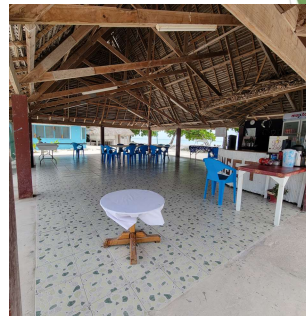

Sunset Lodge

- **Location:** Town (Ronton)
- **Distance:** 5 mins to meeting venue
- **Restaurant&bar** -upon request
- **Room:** 8
- **Beds** 16 beds-Double & single bed
- **Contact:** sunsethorizonfishinglodge@gmail.com